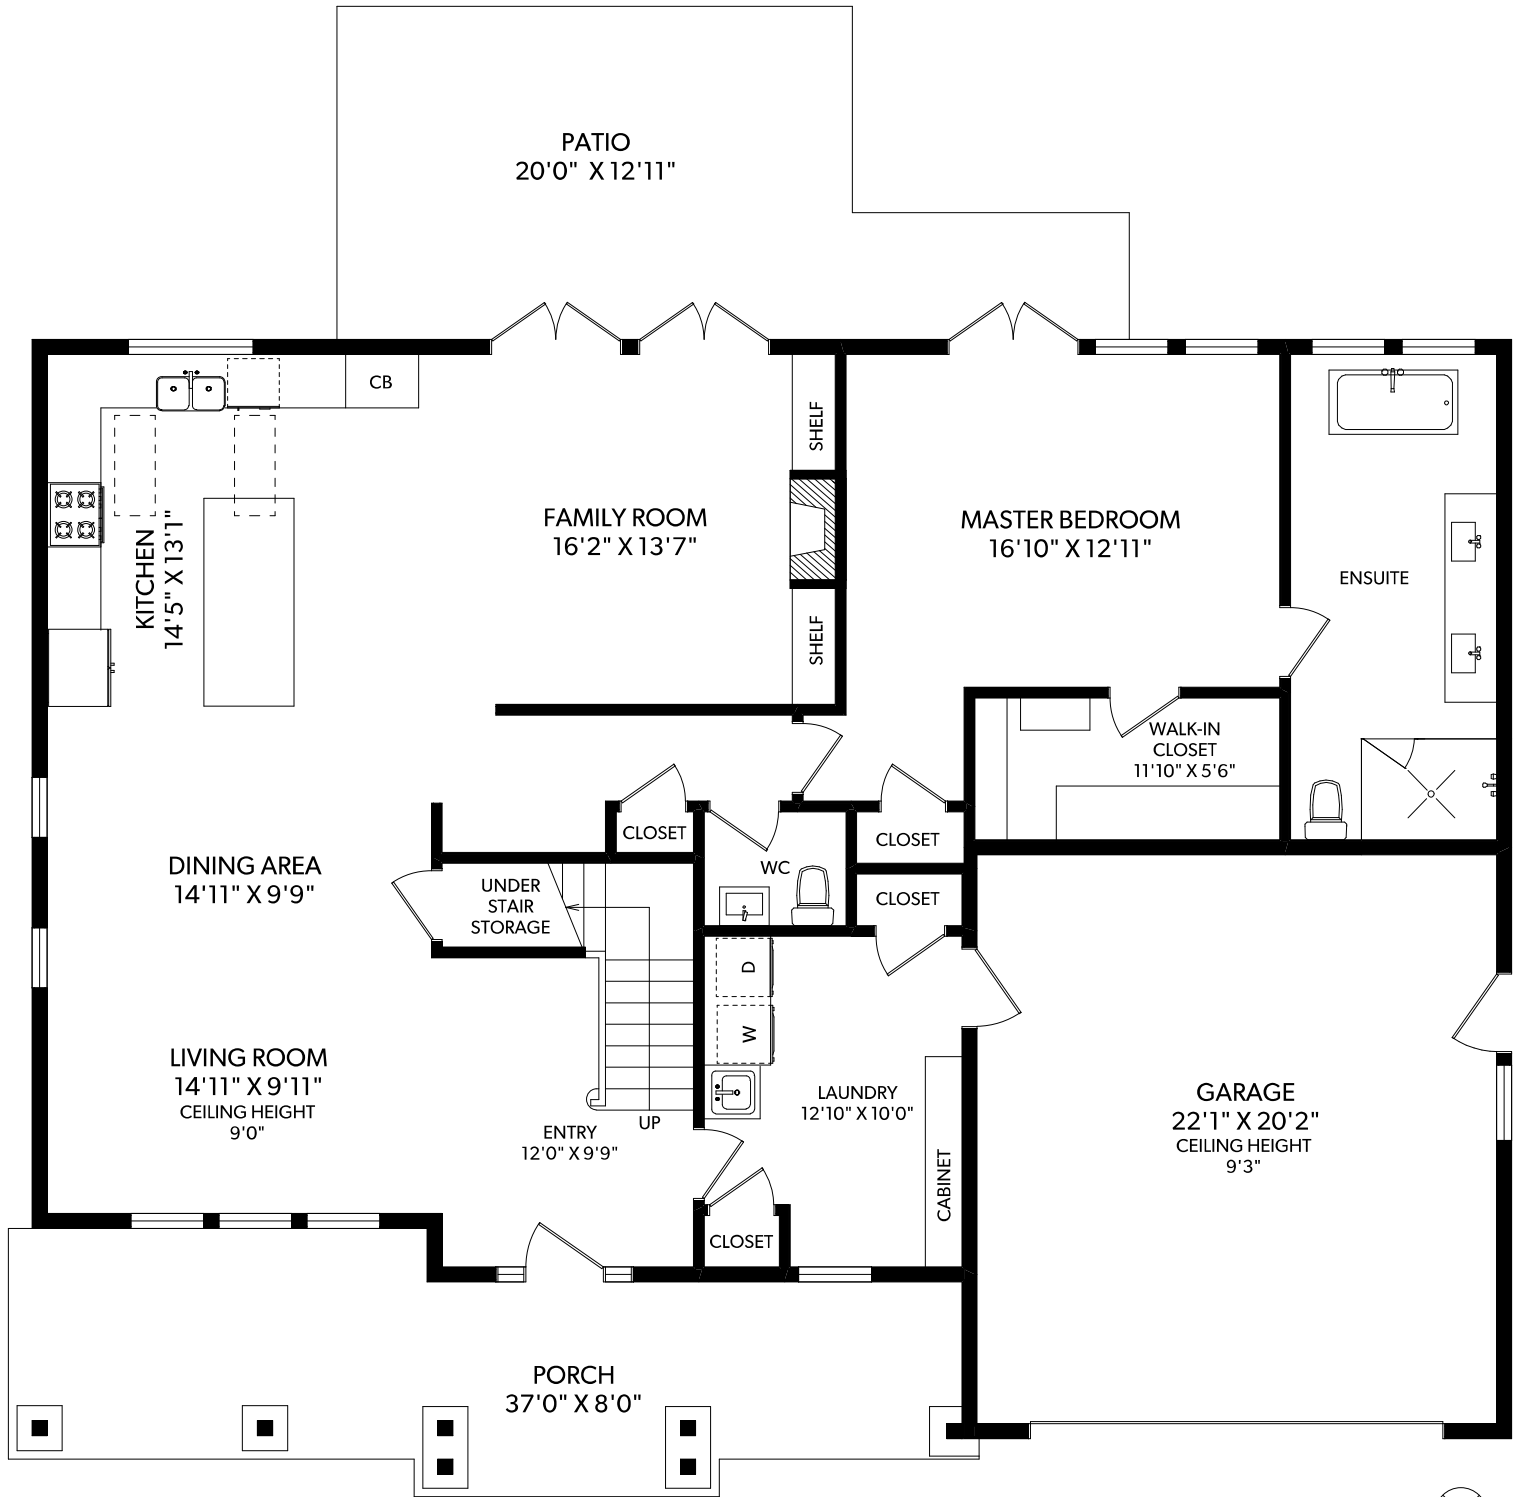

MAIN FLOOR

FLOOR	FINISHED	UNFINISHED	TOTAL	OTHER AREAS	
MAIN	1724	0	1724	GARAGE	474
UPPER	1673	0	1673	PATIO	311
TOTAL	3397	0	3397	PORCH	306

REAL FOTO
 250-388-6998
 ORDERS@REALFOTO.CA

2675 ARBUTUS ROAD
JULIE RUST & JODIE FARUP
 REAL ESTATE MARKETING

CHRISTIE'S
 INTERNATIONAL REAL ESTATE

MEASURED 03/02/2017 BY TODD MAYER

UPPER FLOOR

FLOOR	FINISHED	UNFINISHED	TOTAL	OTHER AREAS	
MAIN	1724	0	1724	GARAGE	474
UPPER	1673	0	1673	PATIO	311
TOTAL	3397	0	3397	PORCH	306