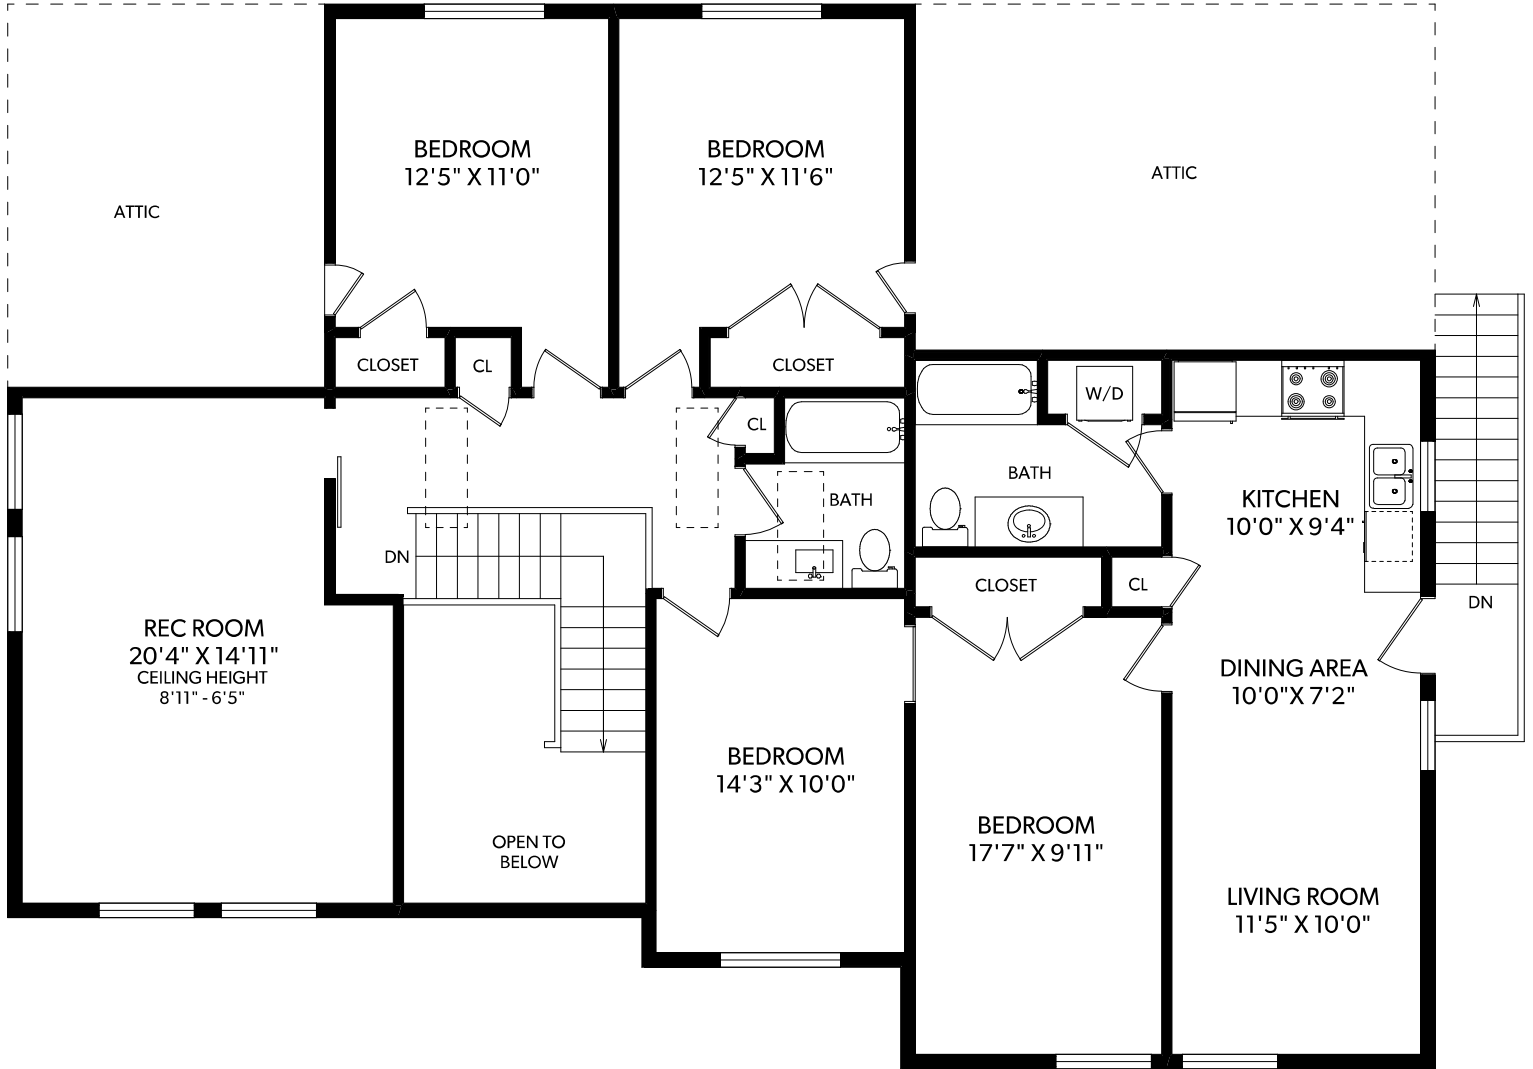

MAIN FLOOR

FLOOR	FINISHED	UNFINISHED	TOTAL	OTHER AREAS	
MAIN	1724	0	1724	GARAGE	474
UPPER	1673	0	1673	PATIO	311
TOTAL	3397	0	3397	PORCH	306

REAL FOTO
 250-388-6998
 ORDERS@REALFOTO.CA

2675 ARBUTUS ROAD
JULIE RUST & JODIE FARUP
 REAL ESTATE MARKETING

CHRISTIE'S
 INTERNATIONAL REAL ESTATE

MEASURED 03/02/2017 BY TODD MAYER

UPPER FLOOR

FLOOR	FINISHED	UNFINISHED	TOTAL	OTHER AREAS	
MAIN	1724	0	1724	GARAGE	474
UPPER	1673	0	1673	PATIO	311
TOTAL	3397	0	3397	PORCH	306