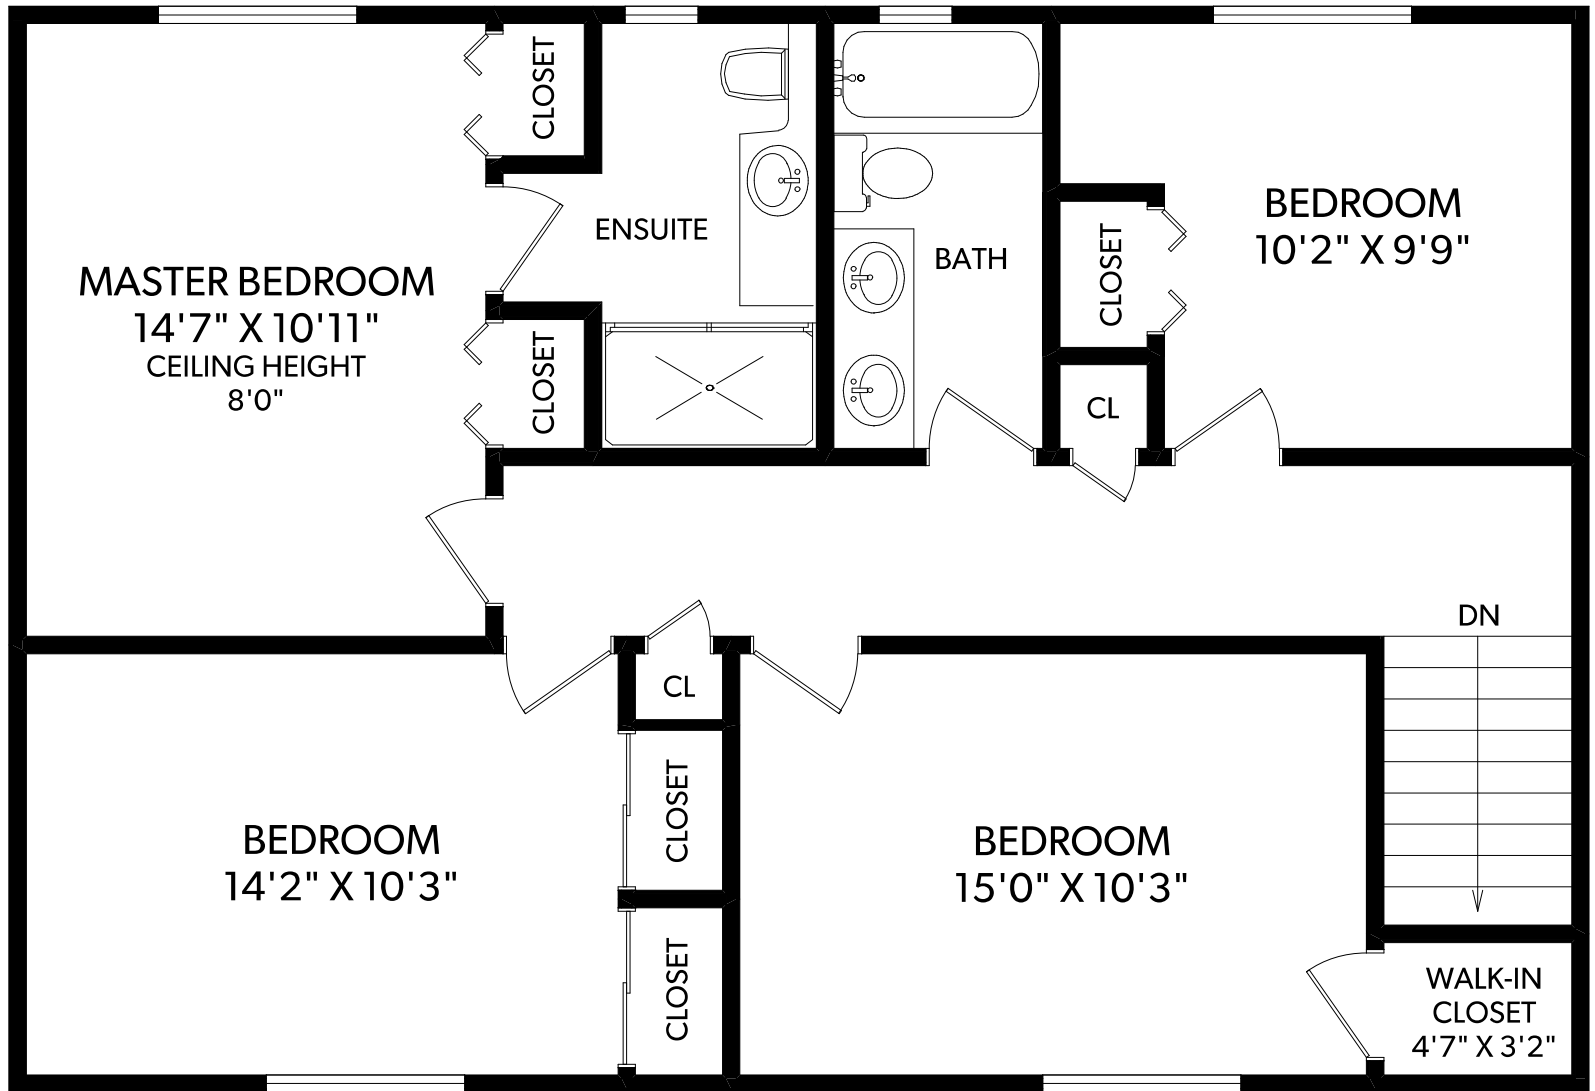

MAIN FLOOR

FLOOR	FINISHED	UNFINISHED	TOTAL	OTHER AREAS
MAIN	1221	0	1221	GARAGE 297
UPPER	984	0	984	PATIOS 542
LOWER	0	1221	1221	
TOTAL	2205	1221	3426	

REAL FOTO **3625 DONCASTER DRIVE**
 DOCUMENT PREPARED FOR THE EXCLUSIVE USE OF
BRENT MUNRO

250-388-6998
 ORDERS@REALFOTO.CA MEASURED 09/21/2016 BY TODD MAYER

All information furnished regarding this property is from sources deemed reliable but no warranty or representation is made to the accuracy thereof.

UPPER FLOOR

FLOOR	FINISHED	UNFINISHED	TOTAL	OTHER AREAS	
MAIN	1221	0	1221	GARAGE	297
UPPER	984	0	984	PATIOS	542
LOWER	0	1221	1221		
TOTAL	2205	1221	3426		

REAL FOTO **3625 DONCASTER DRIVE**
 DOCUMENT PREPARED FOR THE EXCLUSIVE USE OF
BRENT MUNRO

LOWER FLOOR

FLOOR	FINISHED	UNFINISHED	TOTAL	OTHER AREAS	
MAIN	1221	0	1221	GARAGE	297
UPPER	984	0	984	PATIOS	542
LOWER	0	1221	1221		
TOTAL	2205	1221	3426		

REAL FOTO **3625 DONCASTER DRIVE**
 DOCUMENT PREPARED FOR THE EXCLUSIVE USE OF
BRENT MUNRO