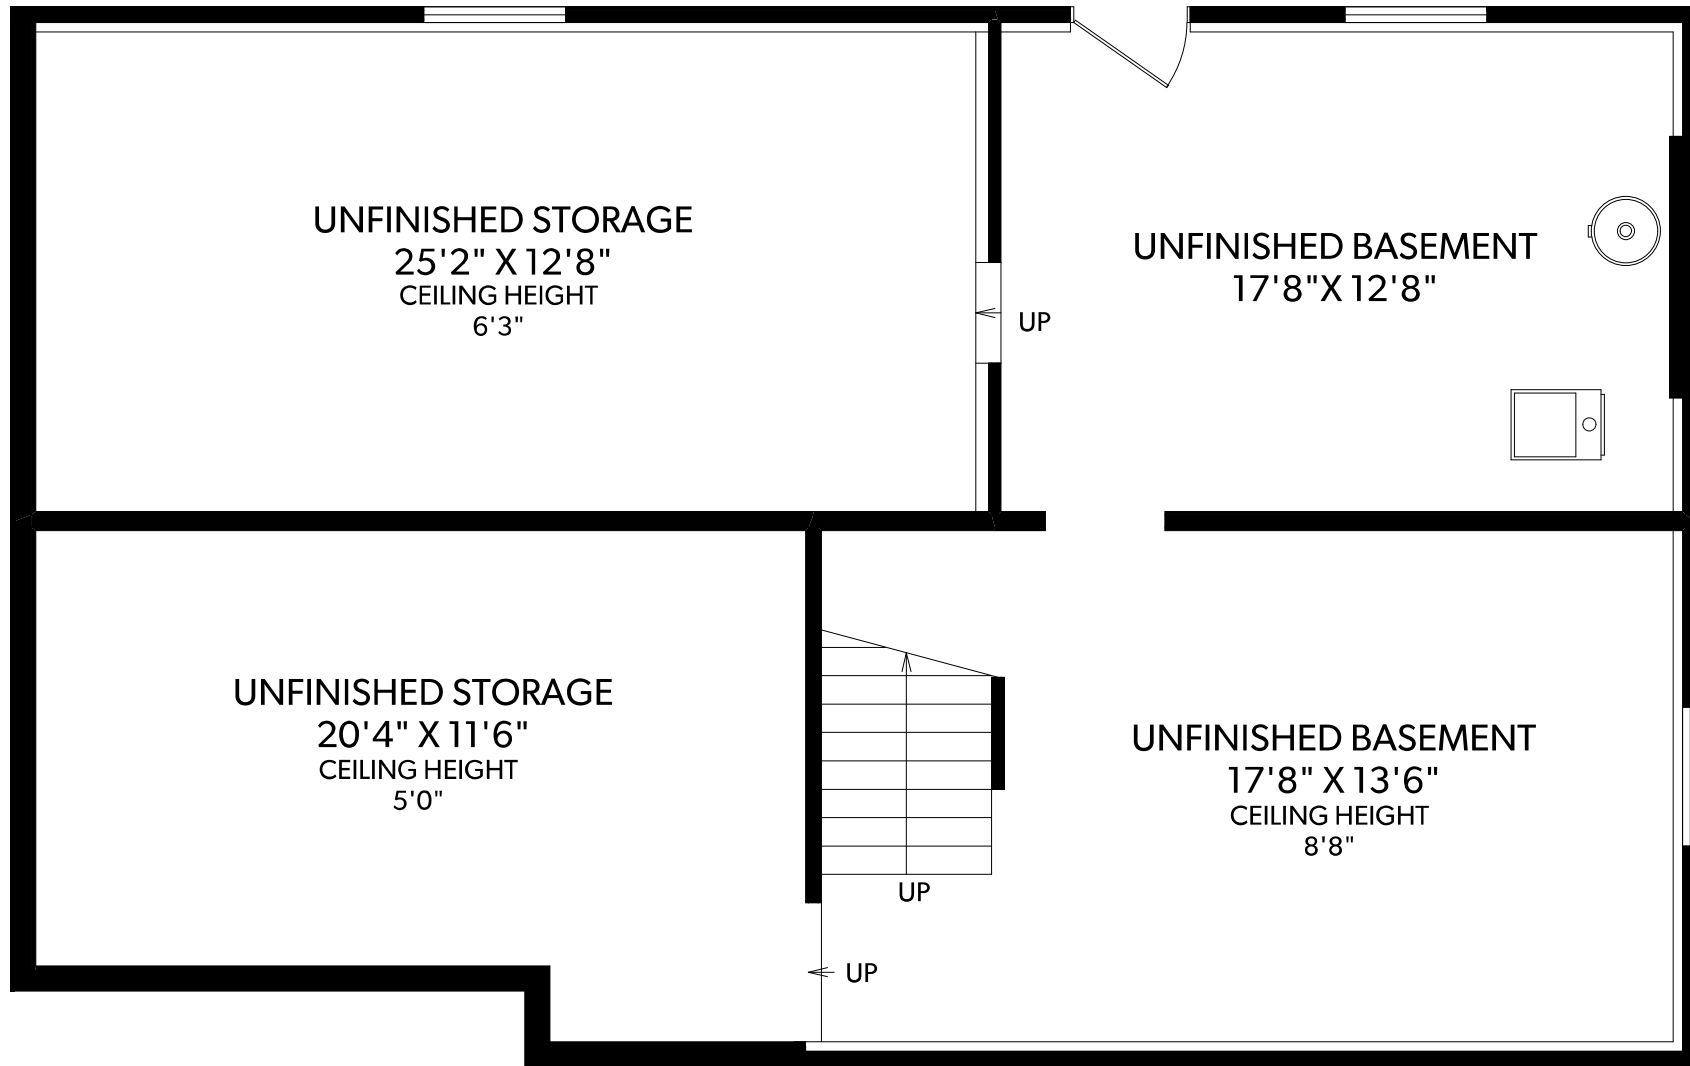

UPPER FLOOR

FLOOR	FINISHED	UNFINISHED	TOTAL	OTHER AREAS	
MAIN	1221	0	1221	GARAGE	297
UPPER	984	0	984	PATIOS	542
LOWER	0	1221	1221		
TOTAL	2205	1221	3426		

REAL FOTO **3625 DONCASTER DRIVE**
 DOCUMENT PREPARED FOR THE EXCLUSIVE USE OF
BRENT MUNRO

LOWER FLOOR

FLOOR	FINISHED	UNFINISHED	TOTAL	OTHER AREAS	
MAIN	1221	0	1221	GARAGE	297
UPPER	984	0	984	PATIOS	542
LOWER	0	1221	1221		
TOTAL	2205	1221	3426		

REAL FOTO **3625 DONCASTER DRIVE**
 DOCUMENT PREPARED FOR THE EXCLUSIVE USE OF
BRENT MUNRO