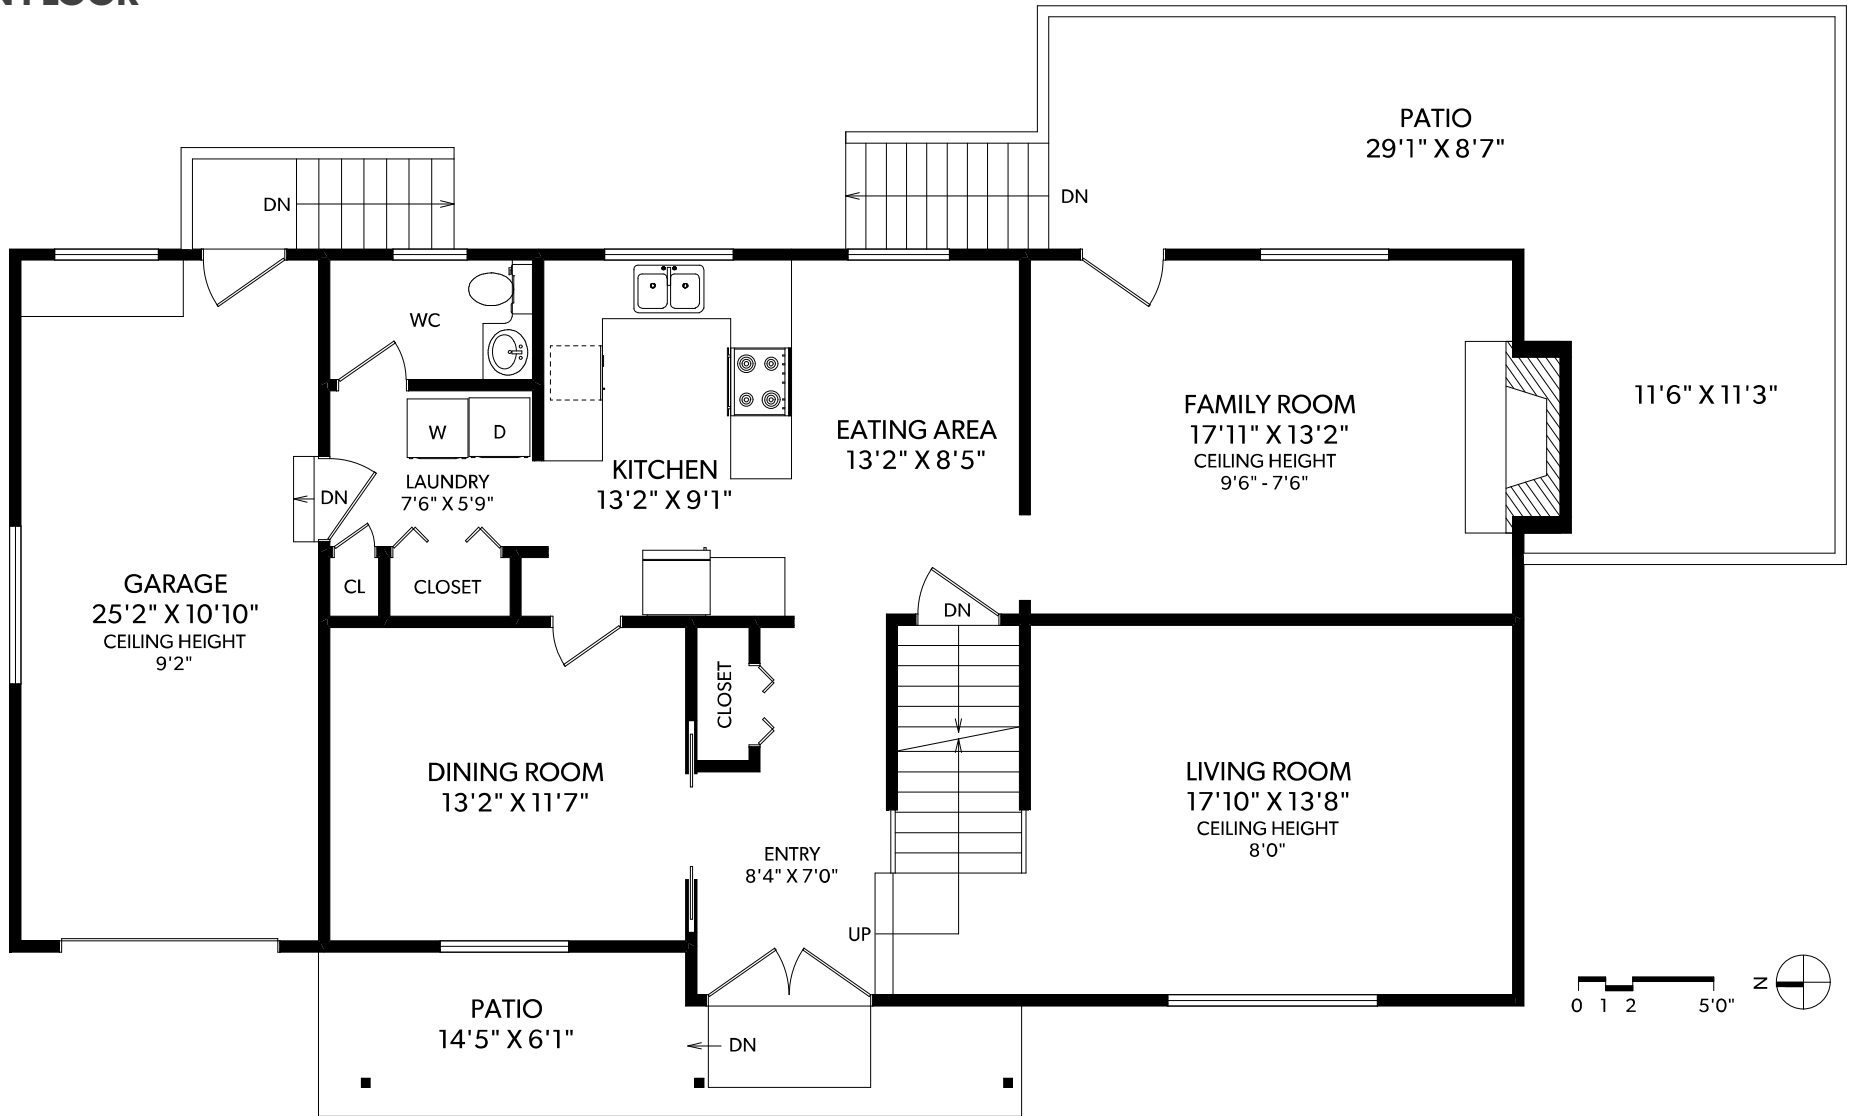

MAIN FLOOR

FLOOR	FINISHED	UNFINISHED	TOTAL	OTHER AREAS
MAIN	1221	0	1221	GARAGE 297
UPPER	984	0	984	PATIOS 542
LOWER	0	1221	1221	
TOTAL	2205	1221	3426	

REAL FOTO **3625 DONCASTER DRIVE**
 DOCUMENT PREPARED FOR THE EXCLUSIVE USE OF
BRENT MUNRO

UPPER FLOOR

FLOOR	FINISHED	UNFINISHED	TOTAL	OTHER AREAS	
MAIN	1221	0	1221	GARAGE	297
UPPER	984	0	984	PATIOS	542
LOWER	0	1221	1221		
TOTAL	2205	1221	3426		

REAL FOTO **3625 DONCASTER DRIVE**
 DOCUMENT PREPARED FOR THE EXCLUSIVE USE OF
BRENT MUNRO

LOWER FLOOR

FLOOR	FINISHED	UNFINISHED	TOTAL	OTHER AREAS	
MAIN	1221	0	1221	GARAGE	297
UPPER	984	0	984	PATIOS	542
LOWER	0	1221	1221		
TOTAL	2205	1221	3426		

REAL FOTO **3625 DONCASTER DRIVE**
 DOCUMENT PREPARED FOR THE EXCLUSIVE USE OF
BRENT MUNRO