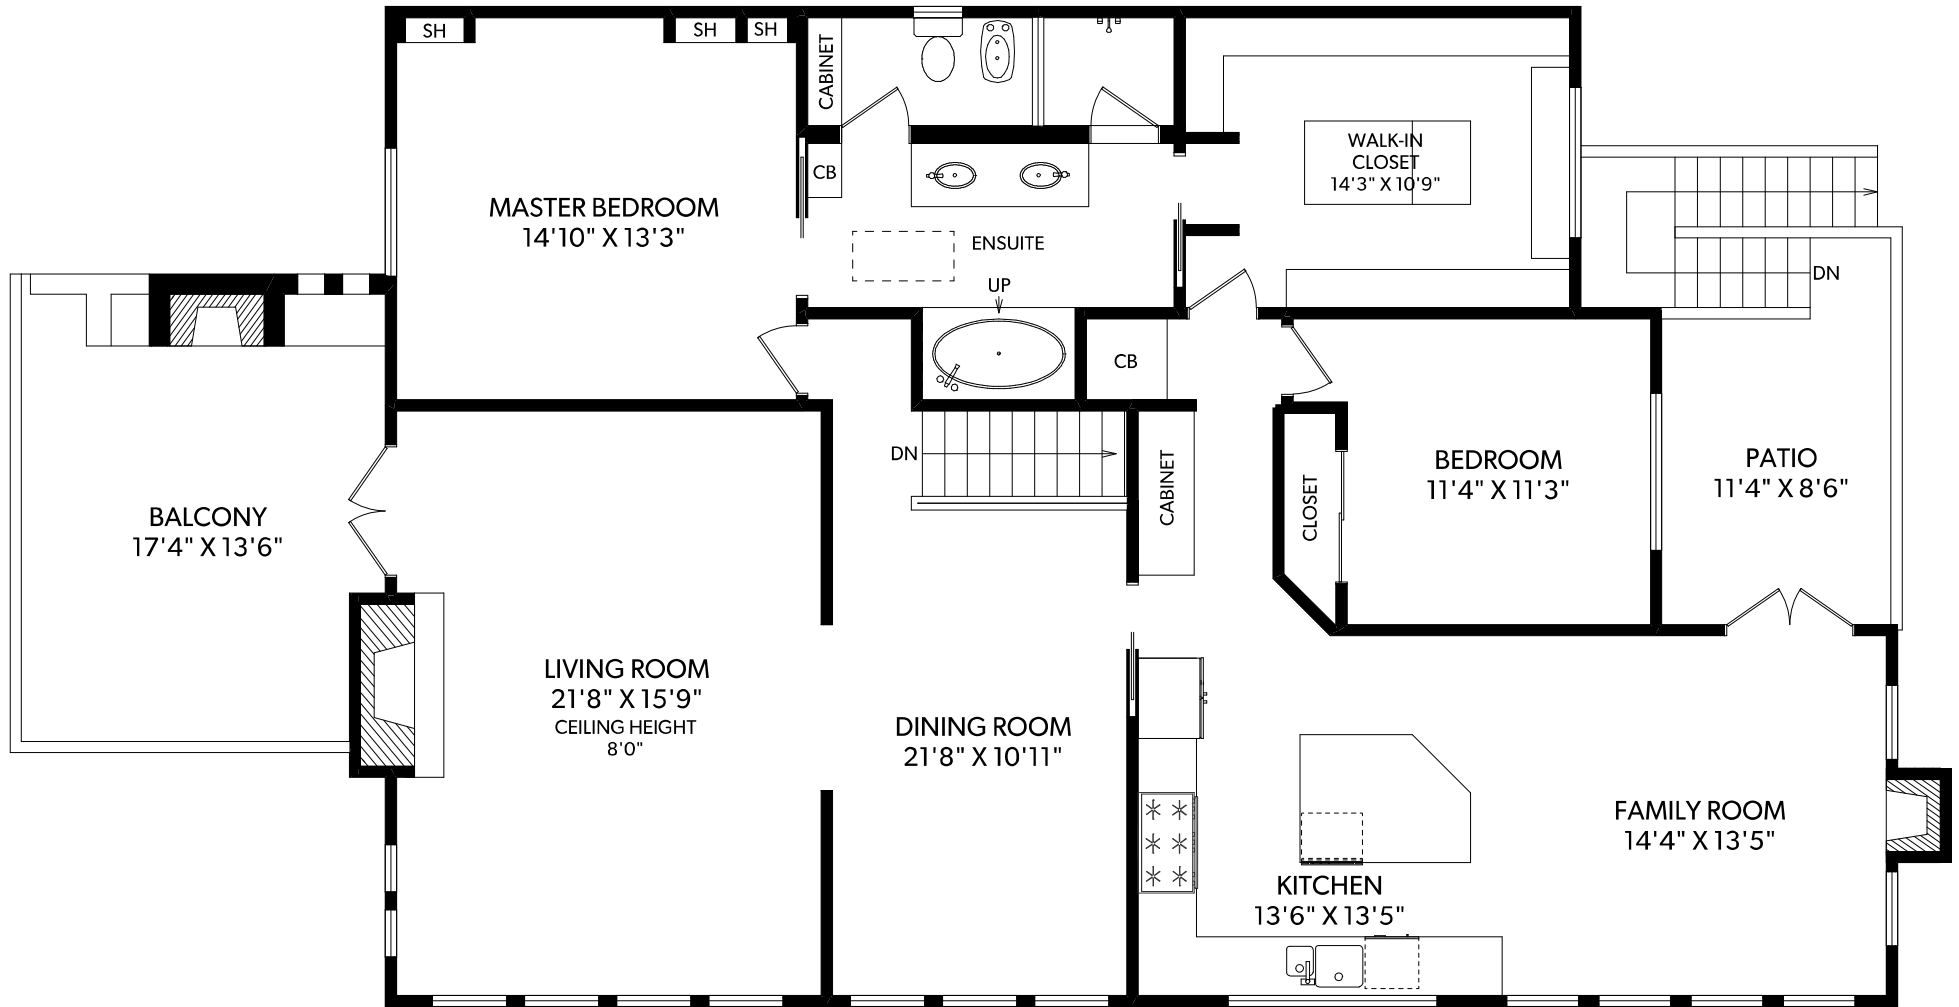

MAIN FLOOR

FLOOR	FINISHED	UNFINISHED	TOTAL	OTHER AREAS
MAIN	1846	0	1846	PATIO 115
GROUND	1220	32	1252	LOWER PATIO 159
TOTAL	3066	32	3098	BALCONY 247
				GARAGE 471

REAL FOTO **2551 KILLARNEY PLACE**
JULIE RUST
 REAL ESTATE MARKETING

GROUND FLOOR

FLOOR	FINISHED	UNIFINISHED	TOTAL
MAIN	1846	0	1846
GROUND	1220	32	1252
TOTAL	3066	32	3098

OTHER AREAS	
PATIO	115
LOWER PATIO	159
BALCONY	247
GARAGE	471

REAL FOTO **2551 KILLARNEY PLACE**
JULIE RUST