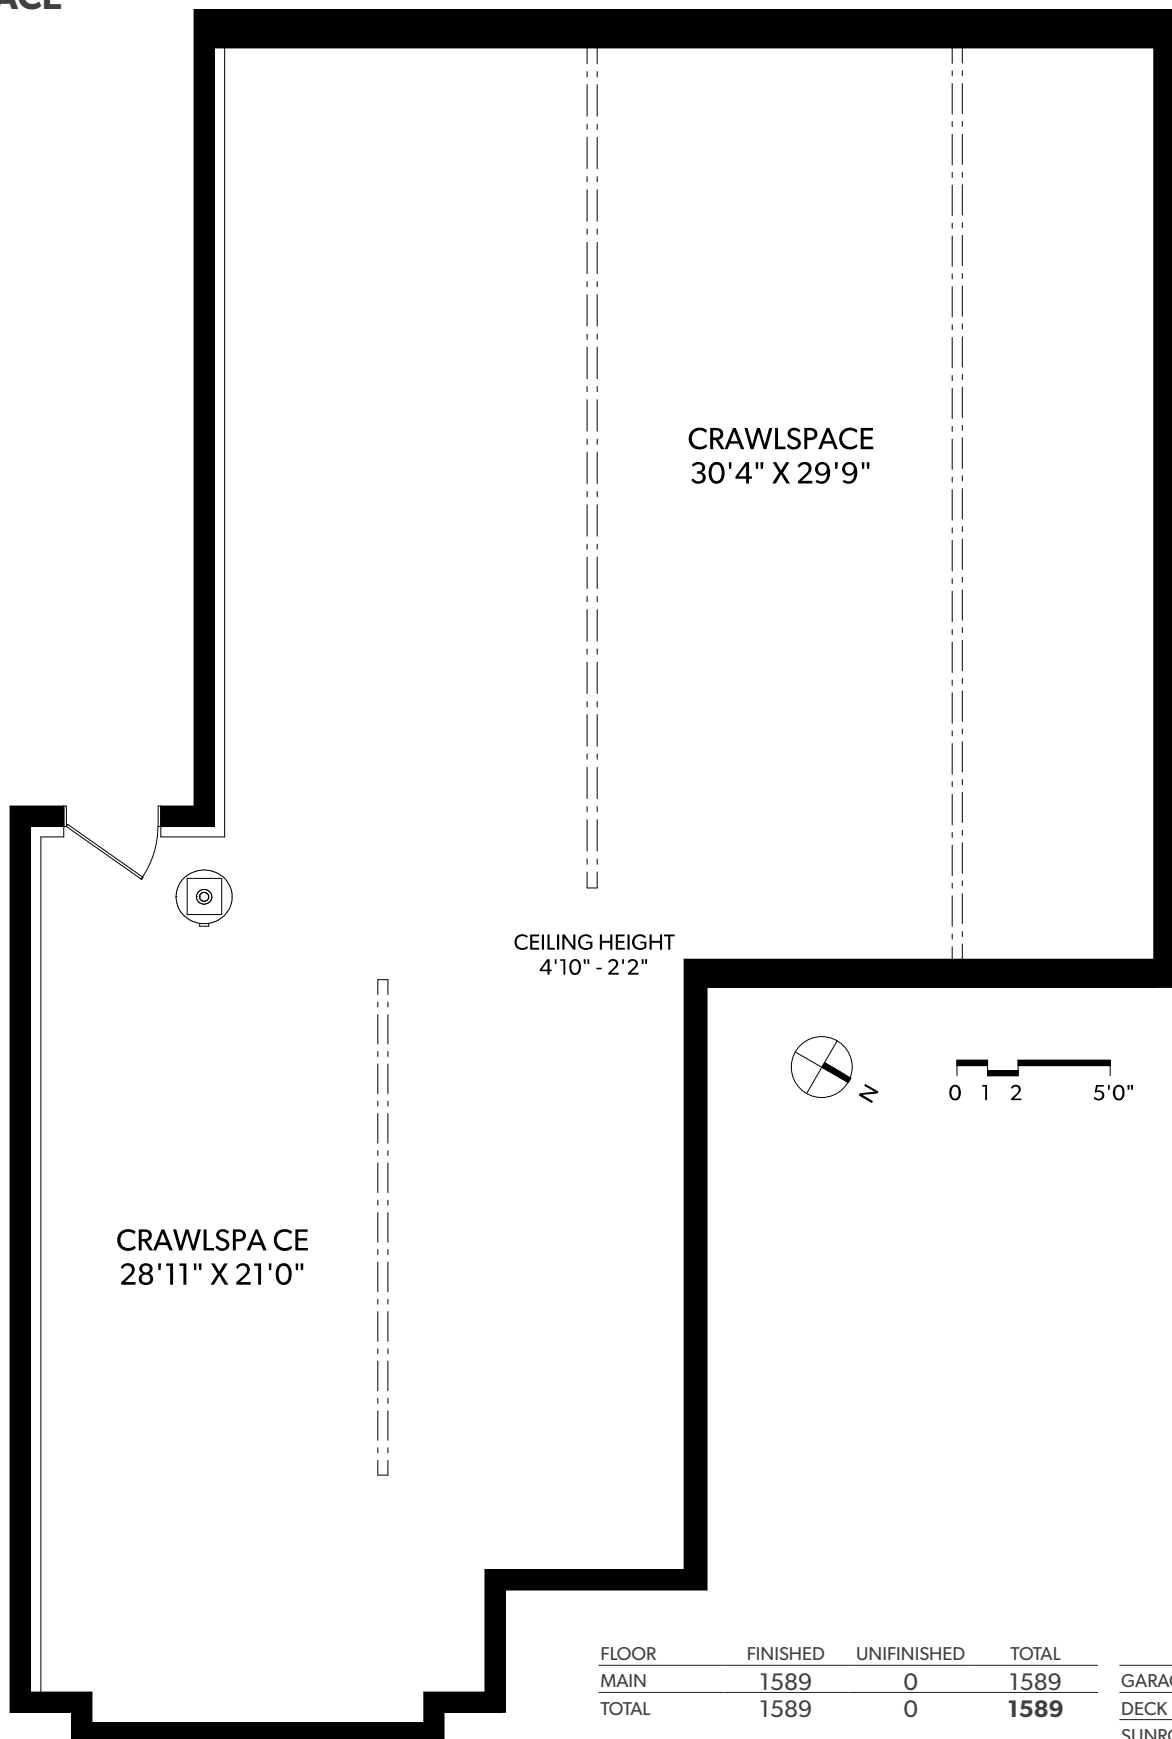

MAIN FLOOR

FLOOR	FINISHED	UNFINISHED	TOTAL	OTHER AREAS
MAIN	1589	0	1589	GARAGE 390
TOTAL	1589	0	1589	DECK 204
				SUNROOM 115
				CRAWLSPACE 1589

762 RICHMOND AVENUE

JULIE RUST

REAL ESTATE MARKETING

CHRISTIE'S
INTERNATIONAL REAL ESTATE

CRAWLSPACE

FLOOR	FINISHED	UNFINISHED	TOTAL	OTHER AREAS
MAIN	1589	0	1589	GARAGE 390
TOTAL	1589	0	1589	DECK 204
				SUNROOM 115
				CRAWLSPACE 1589

762 RICHMOND AVENUE

JULIE RUST
REAL ESTATE MARKETING

CHRISTIE'S
INTERNATIONAL REAL ESTATE