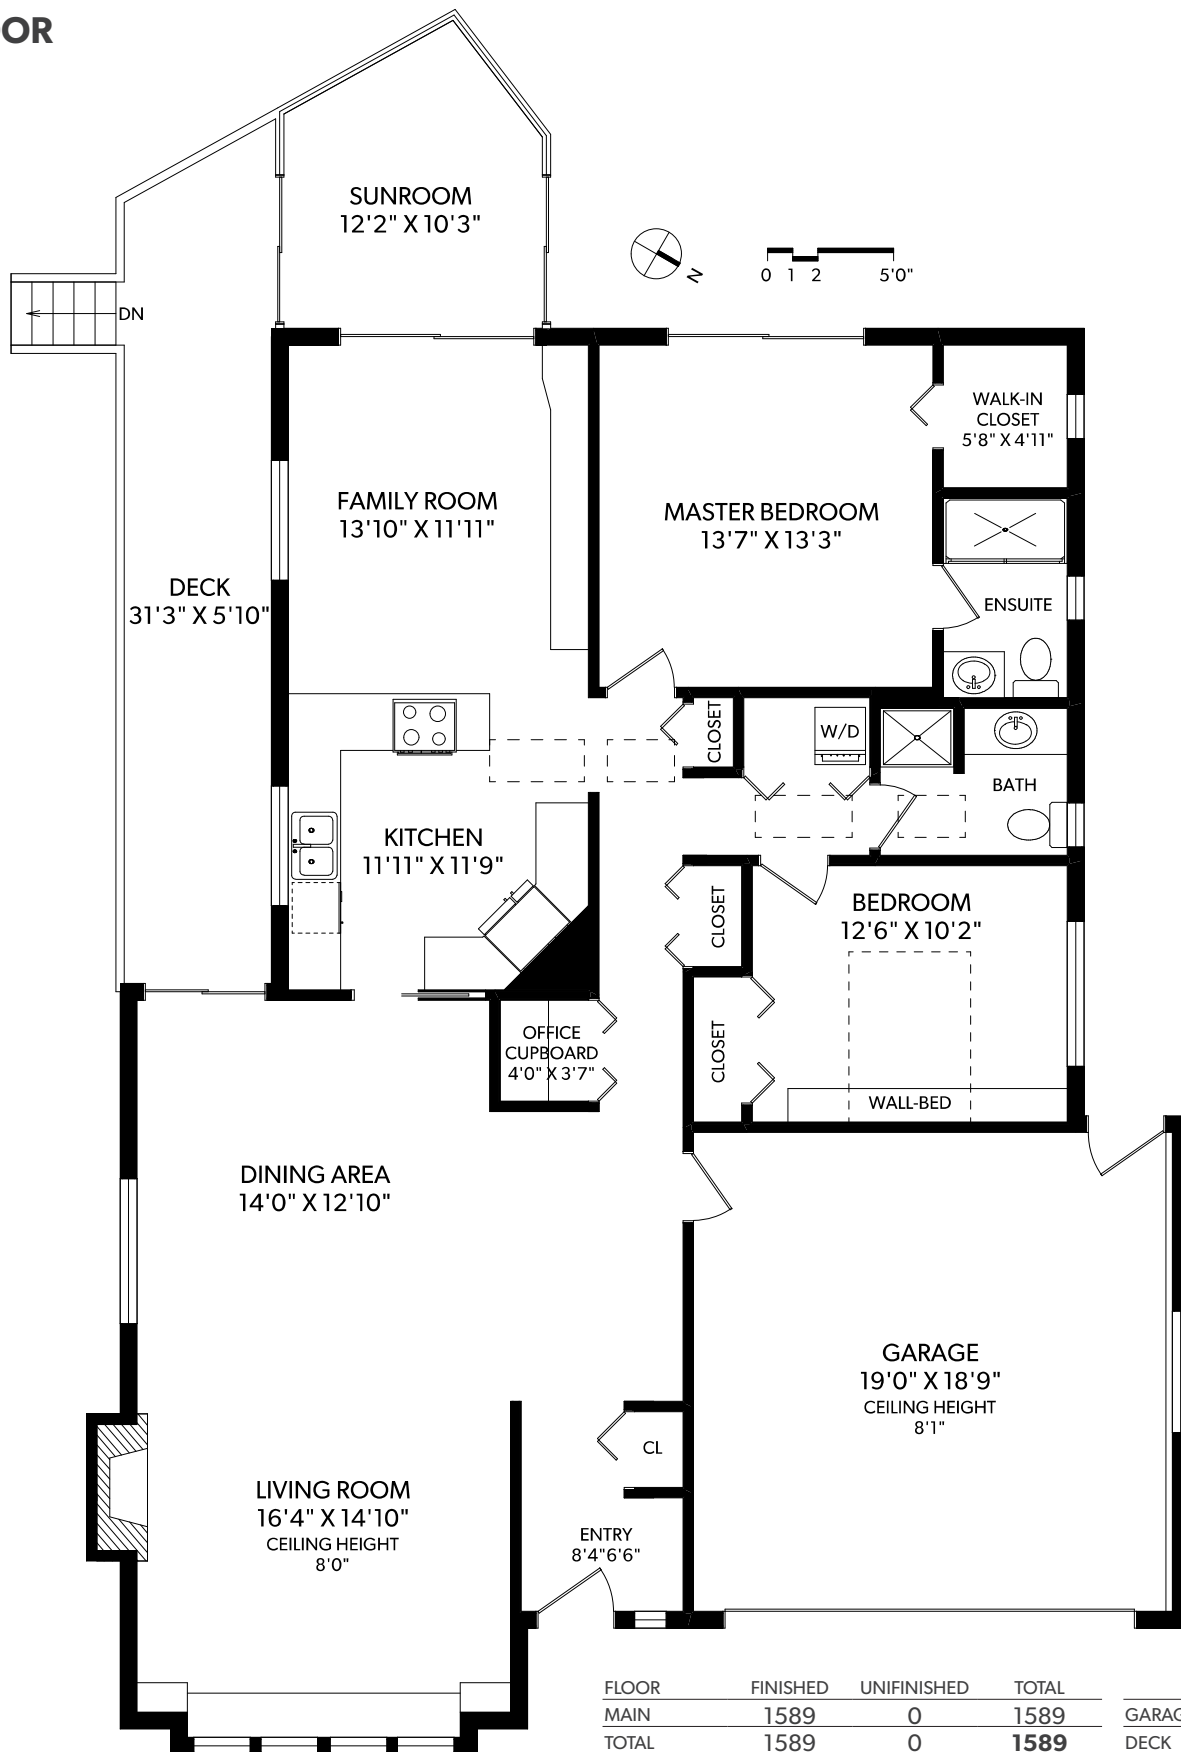

MAIN FLOOR

FLOOR	FINISHED	UNFINISHED	TOTAL	OTHER AREAS
MAIN	1589	0	1589	GARAGE 390
TOTAL	1589	0	1589	DECK 204
				SUNROOM 115
				CRAWLSPACE 1589

762 RICHMOND AVENUE

JULIE RUST

REAL ESTATE MARKETING

CHRISTIE'S
INTERNATIONAL REAL ESTATE

250-388-6998
ORDERS@REALFOTO.CA

MEASURED 05/18/2016 BY JACOB GALATI

All information furnished regarding this property is from sources deemed reliable but no warranty or representation is made to the accuracy thereof.

CRAWLSPACE

FLOOR	FINISHED	UNFINISHED	TOTAL	OTHER AREAS
MAIN	1589	0	1589	GARAGE 390
TOTAL	1589	0	1589	DECK 204
				SUNROOM 115
				CRAWLSPACE 1589

762 RICHMOND AVENUE

JULIE RUST
REAL ESTATE MARKETING

CHRISTIE'S
INTERNATIONAL REAL ESTATE